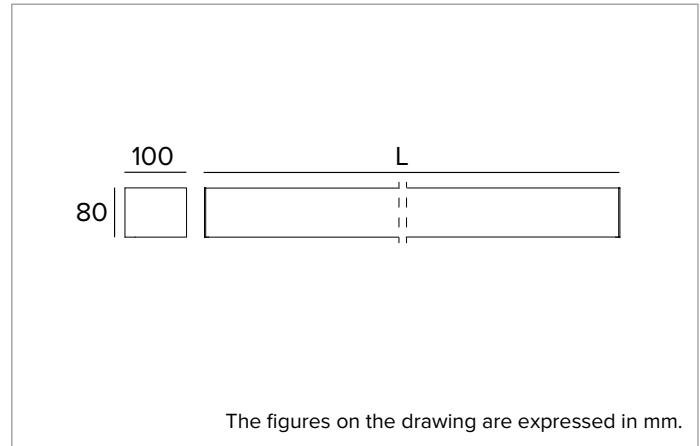

T026MX840ELPW | LOGICO EASY Stand Alone 100 - UGR19

Linear stand alone LED fixture for ceiling mounted or suspension installation. Emergency version

		4000K	H(m)	D(m)	Emax(lx)	
		Ra80		88°		
		Fixture Power	59W	1	1.94	3137
		Source Flux	5982lm	2	3.88	784
		Fixture Flux	5983lm	3	5.83	349
		Efficacy	101lm/W	4	7.77	196
G0301	I _{max} =525cd/klm	I _{max}	3138cd	5	9.71	125

Painted extruded aluminium body with 100mm section and polycarbonate end caps. Upper closing screen in white PVC.

Colour and finish: White

Dimensions: L=2340mm

Weight: 7.4Kg

Version: LINEAR

Degree of protection: IP40